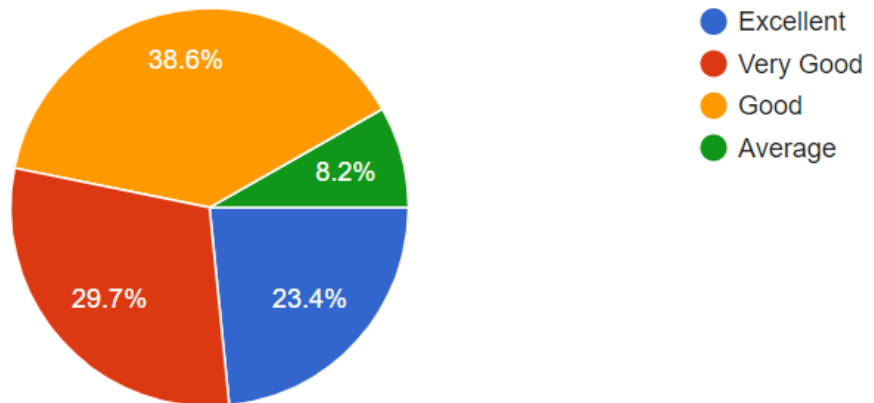

Janatha Education Society (Regd.)
Golden Jubilee year 1972-2022

VIVEKANANDA DEGREE COLLEGE

(Affiliated to Bengaluru City University)
Dr. Rajkumar Road, Rajajinagar II Stage, Bengaluru - 55

Ref. No. VDC/...../20 /20

Date:.....

Students Feed back on Curriculum (2020-21) (<https://forms.gle/2z2NzbX7qzkJxGL7A>)

<https://forms.gle/wKs17C7JJJ5MYsxb8>

Contents of curriculum and syllabus of the courses

316 responses

Curriculum supports Higher learning

315 responses